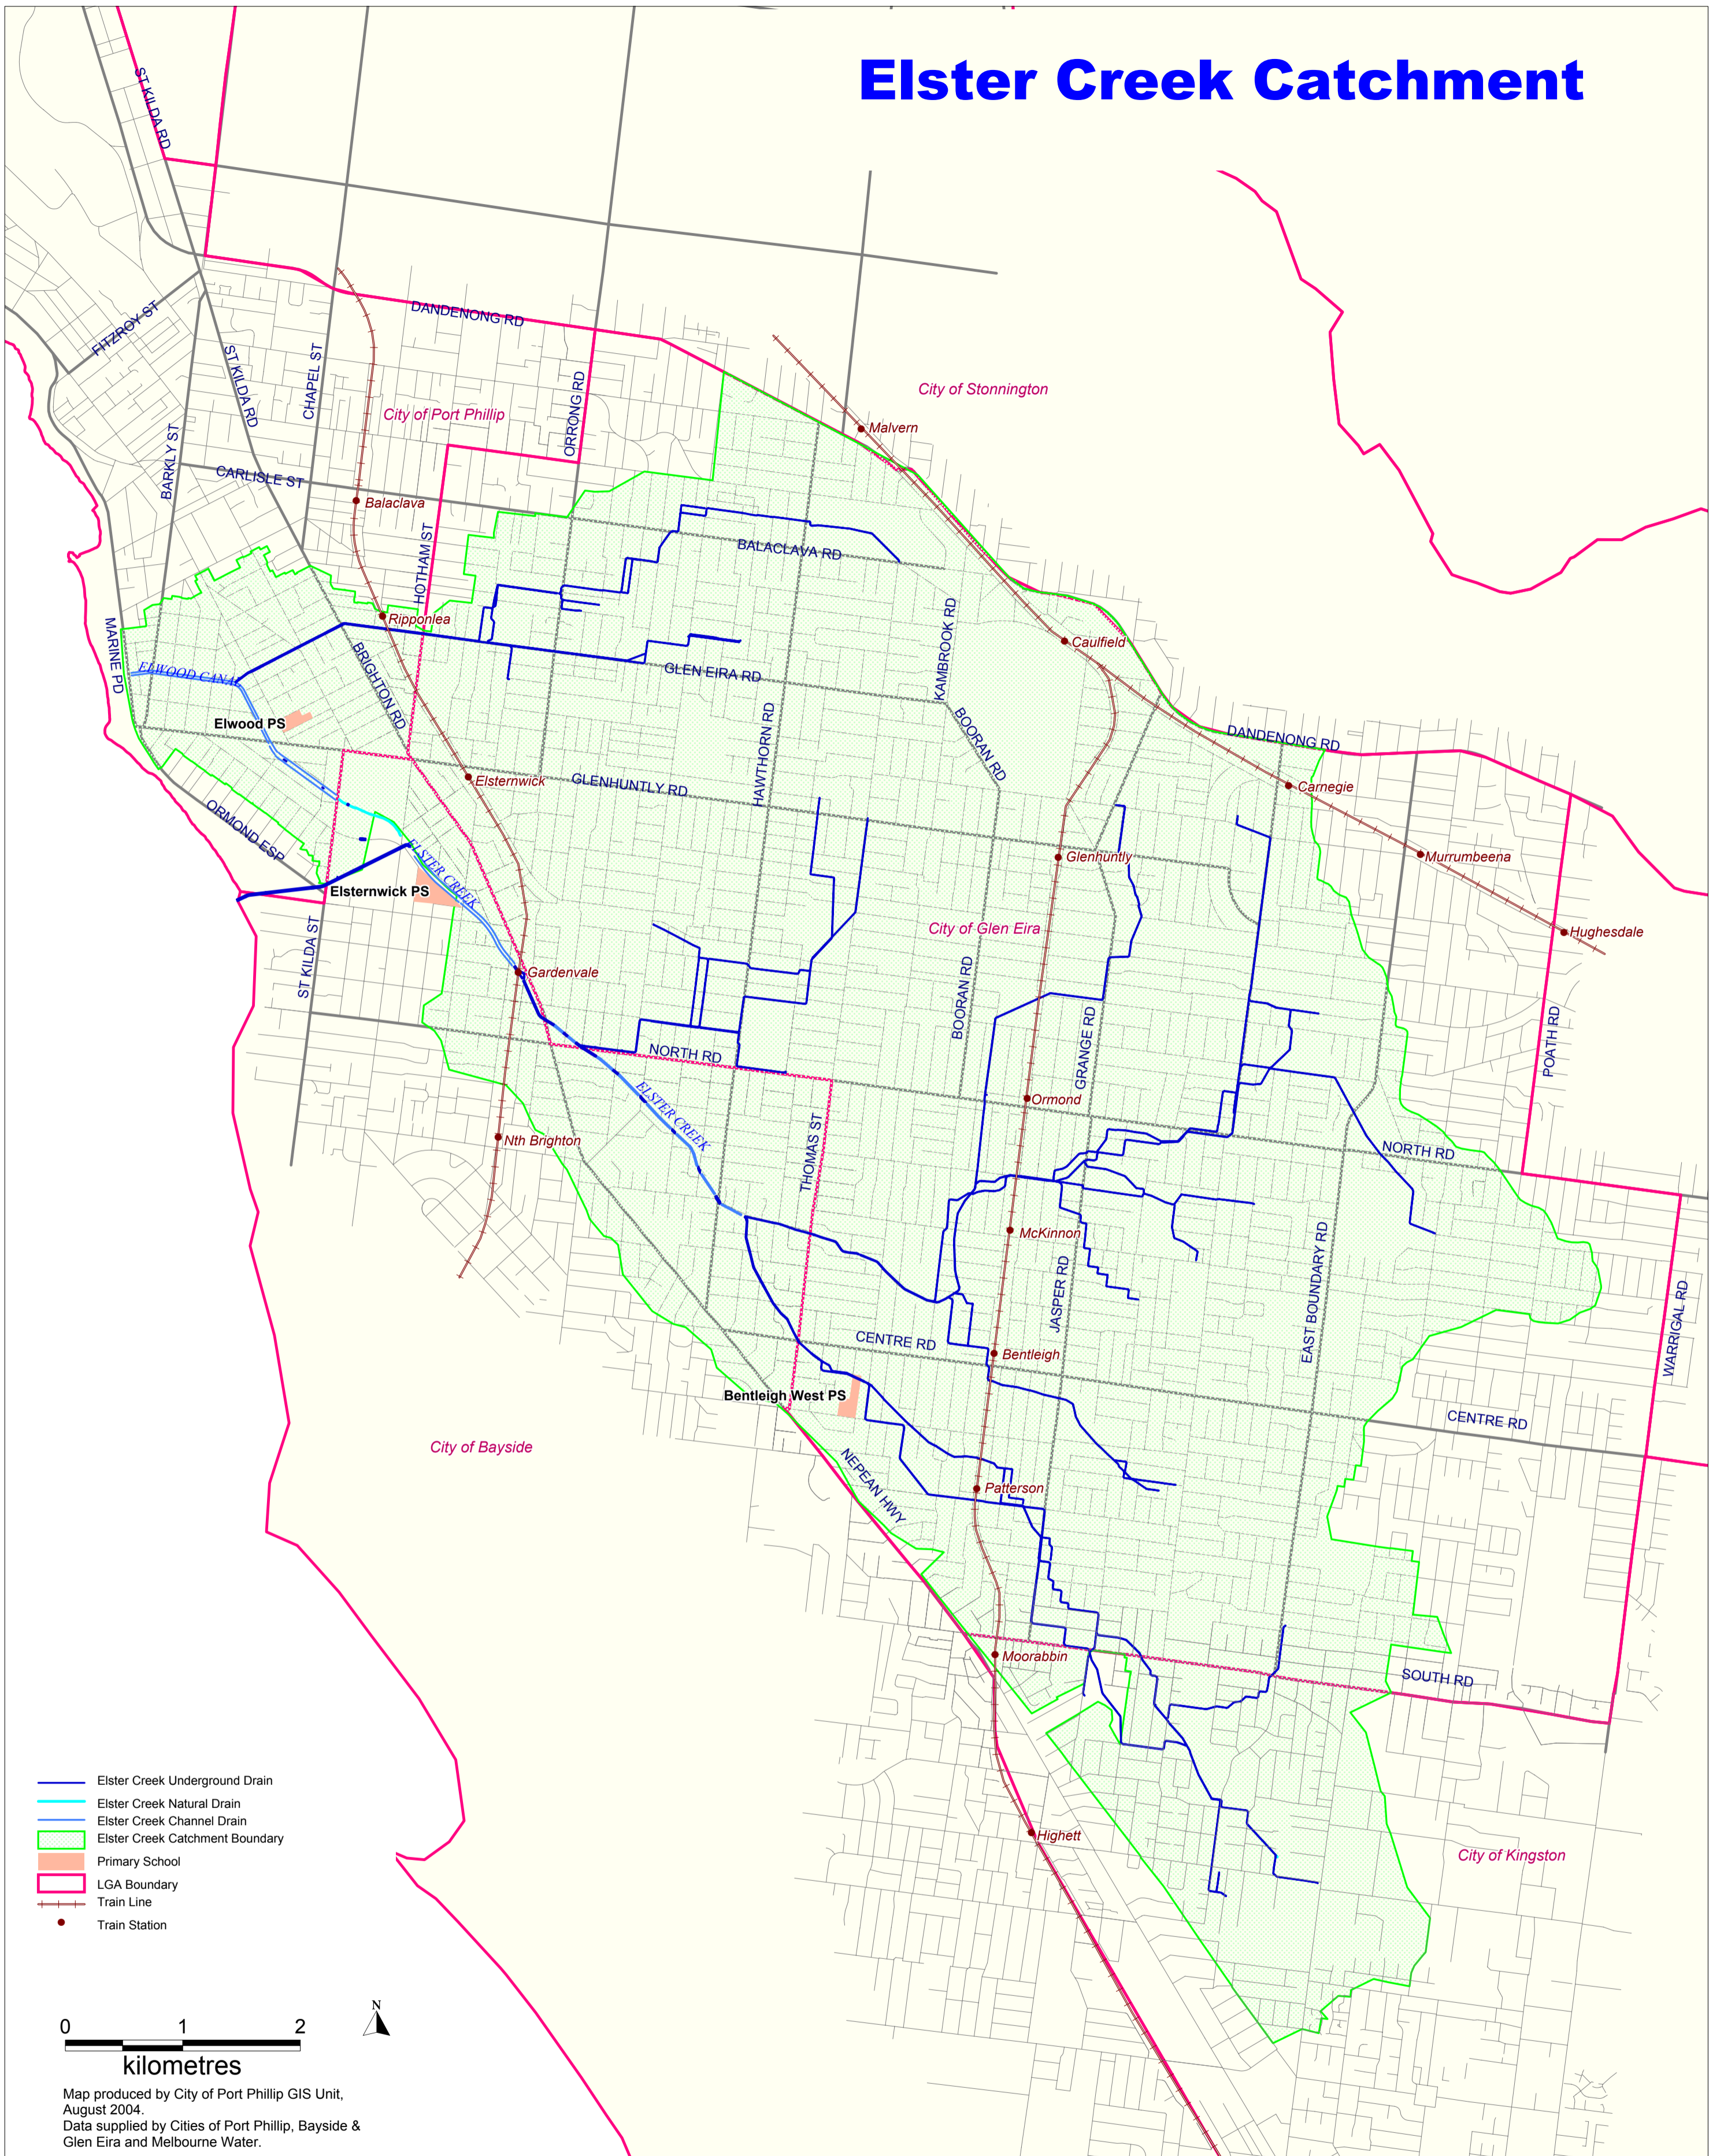

Elster Creek Catchment

This initiative has been assisted by funding from the Victorian Government through EPA Victoria as part of the Victorian Stormwater Action Program.