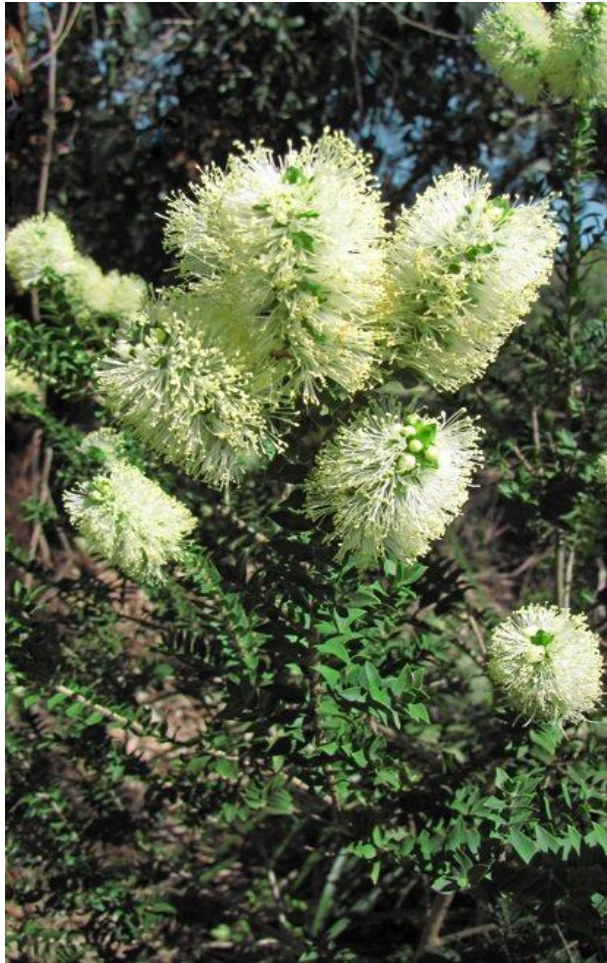

Scented Paperbark *Melaleuca squarrosa*

Flowers: September to February. H 2-4m - W 1-8m.

Usually an erect shrub or small tree with dark green ovate leaves arranged in pairs opposite each other along slender branches. During spring & summer it displays scented creamy white bottlebrush flowers. Adaptable to most soils & conditions as it is often found in dry forests & in swamps or along watercourses. Tolerant of dry conditions once established. Noted as taking well to pruning.